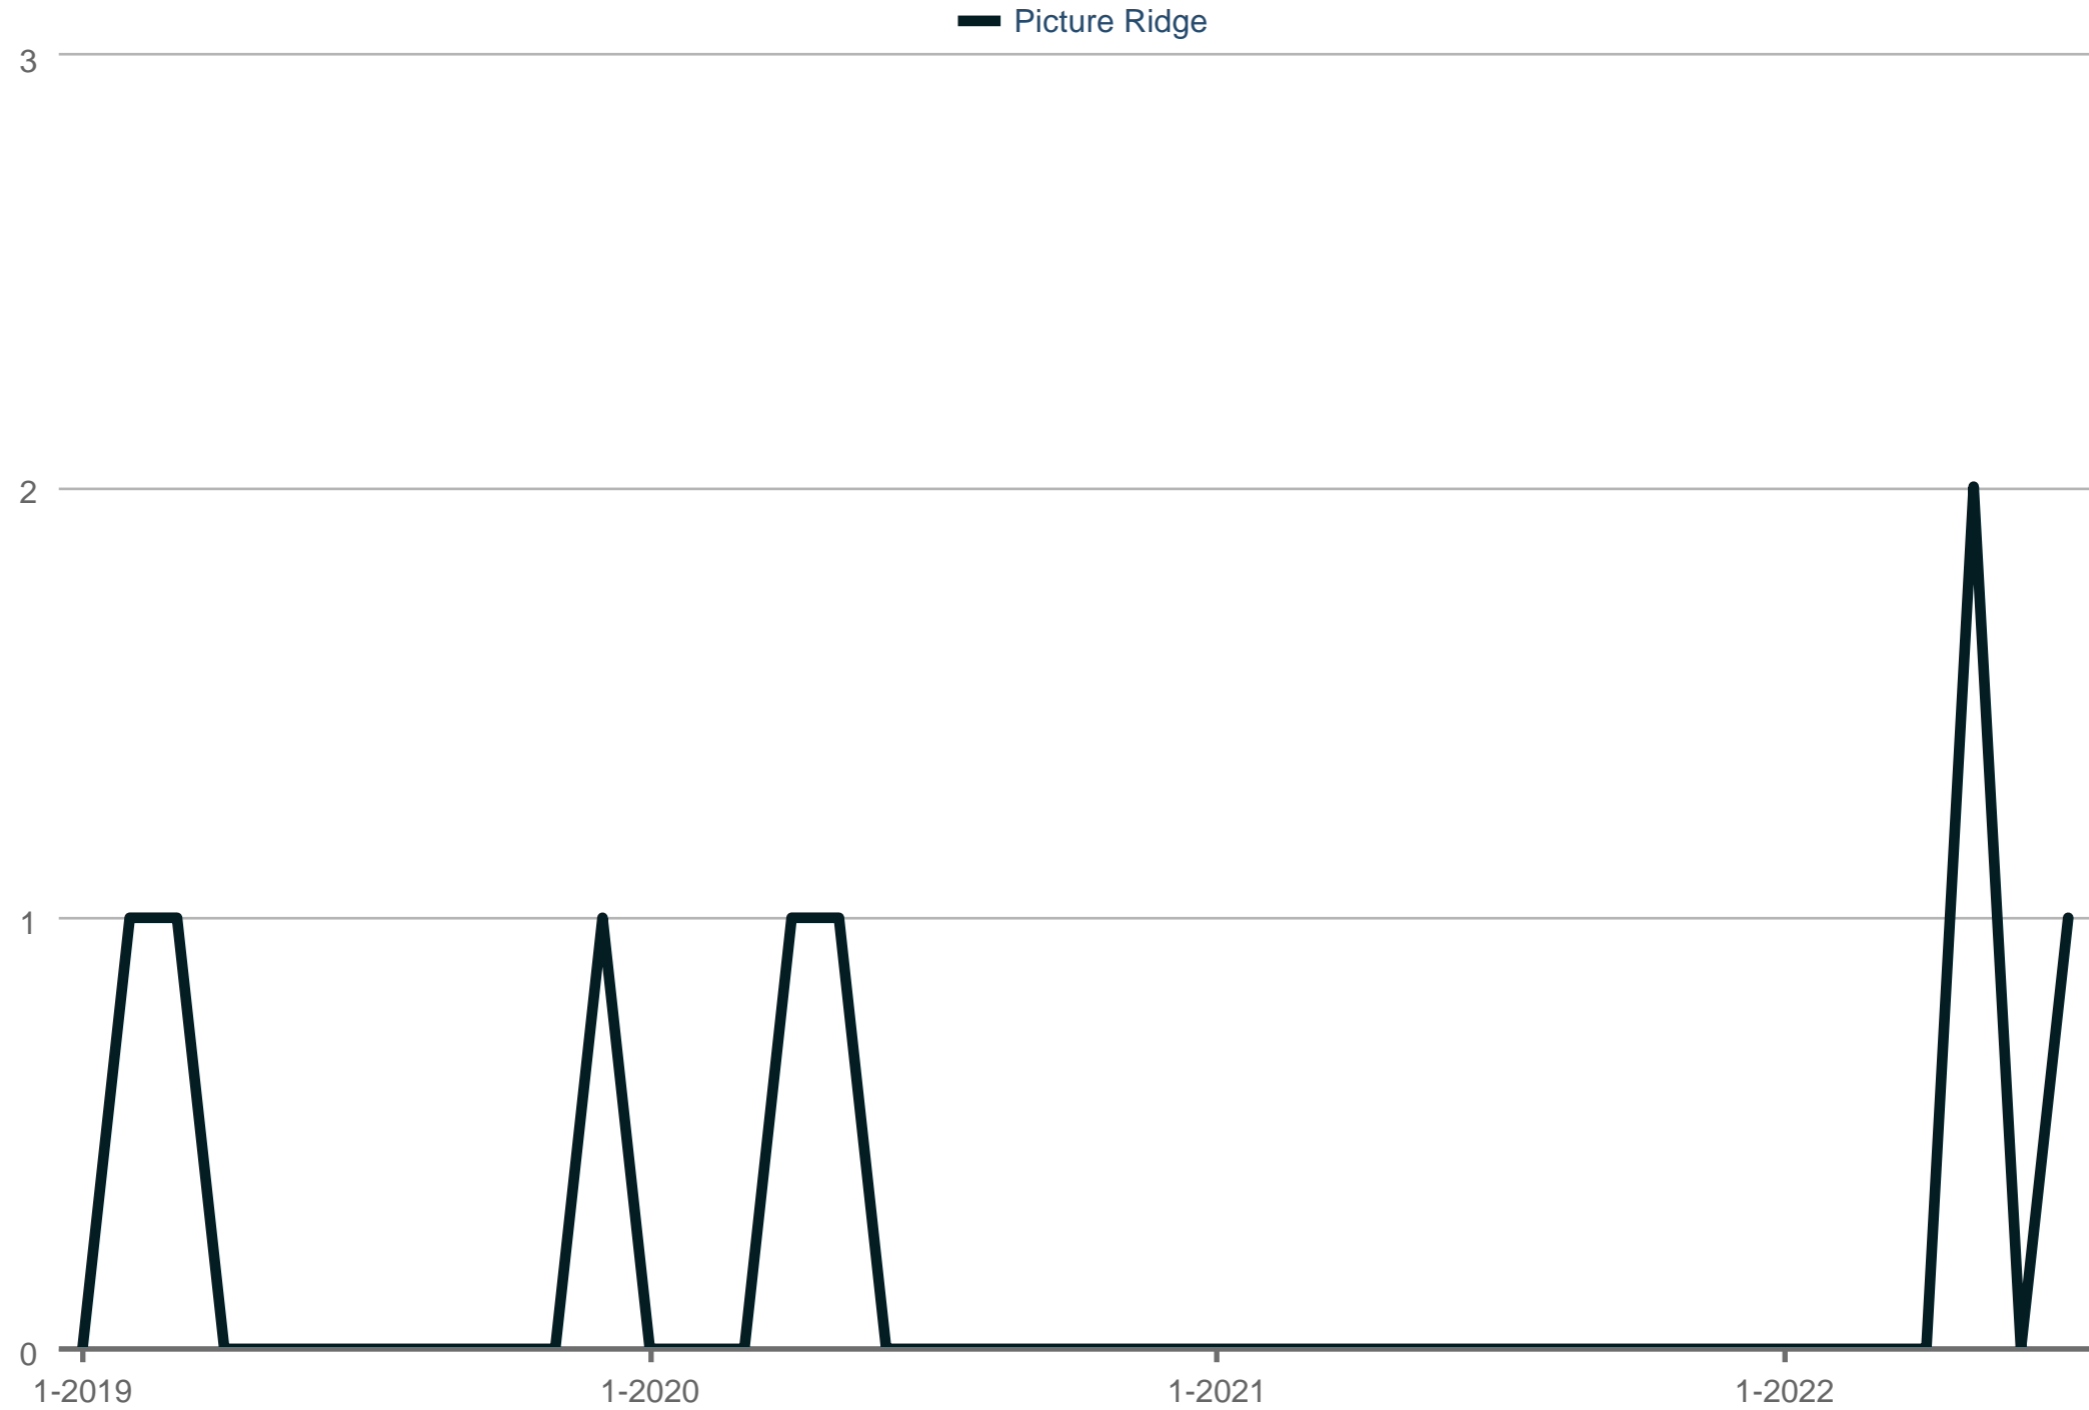

### Pending Sales

Picture Ridge

Each data point is one month of activity. Data is from August 15, 2022.