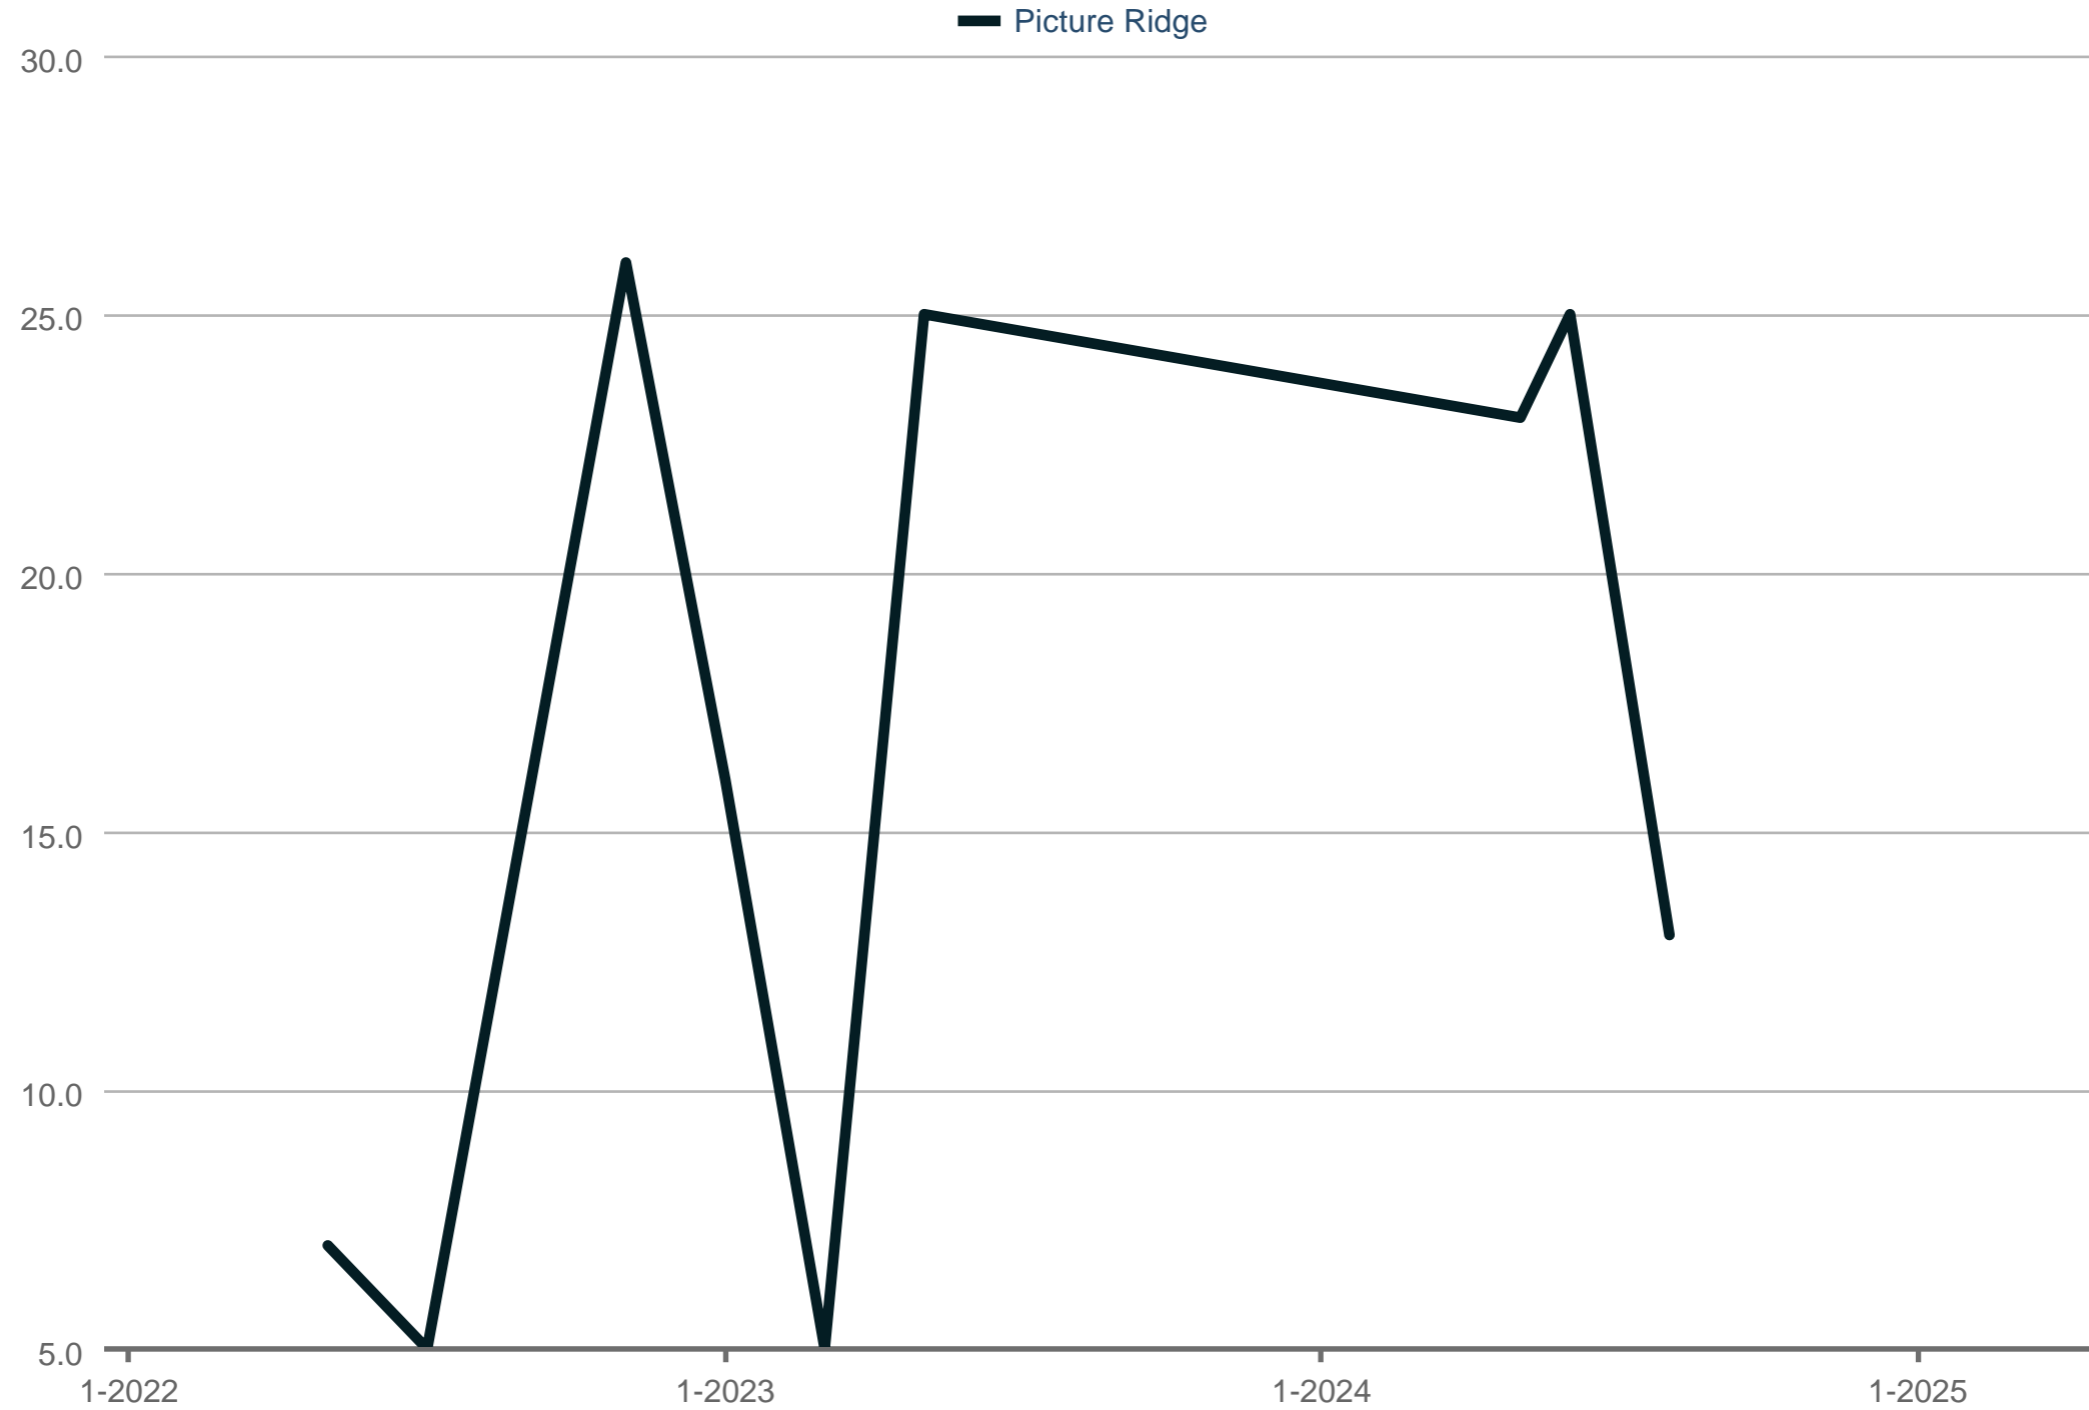

Average Showings to Pending

Picture Ridge

Each data point is one month of activity. Data is from May 17, 2025.