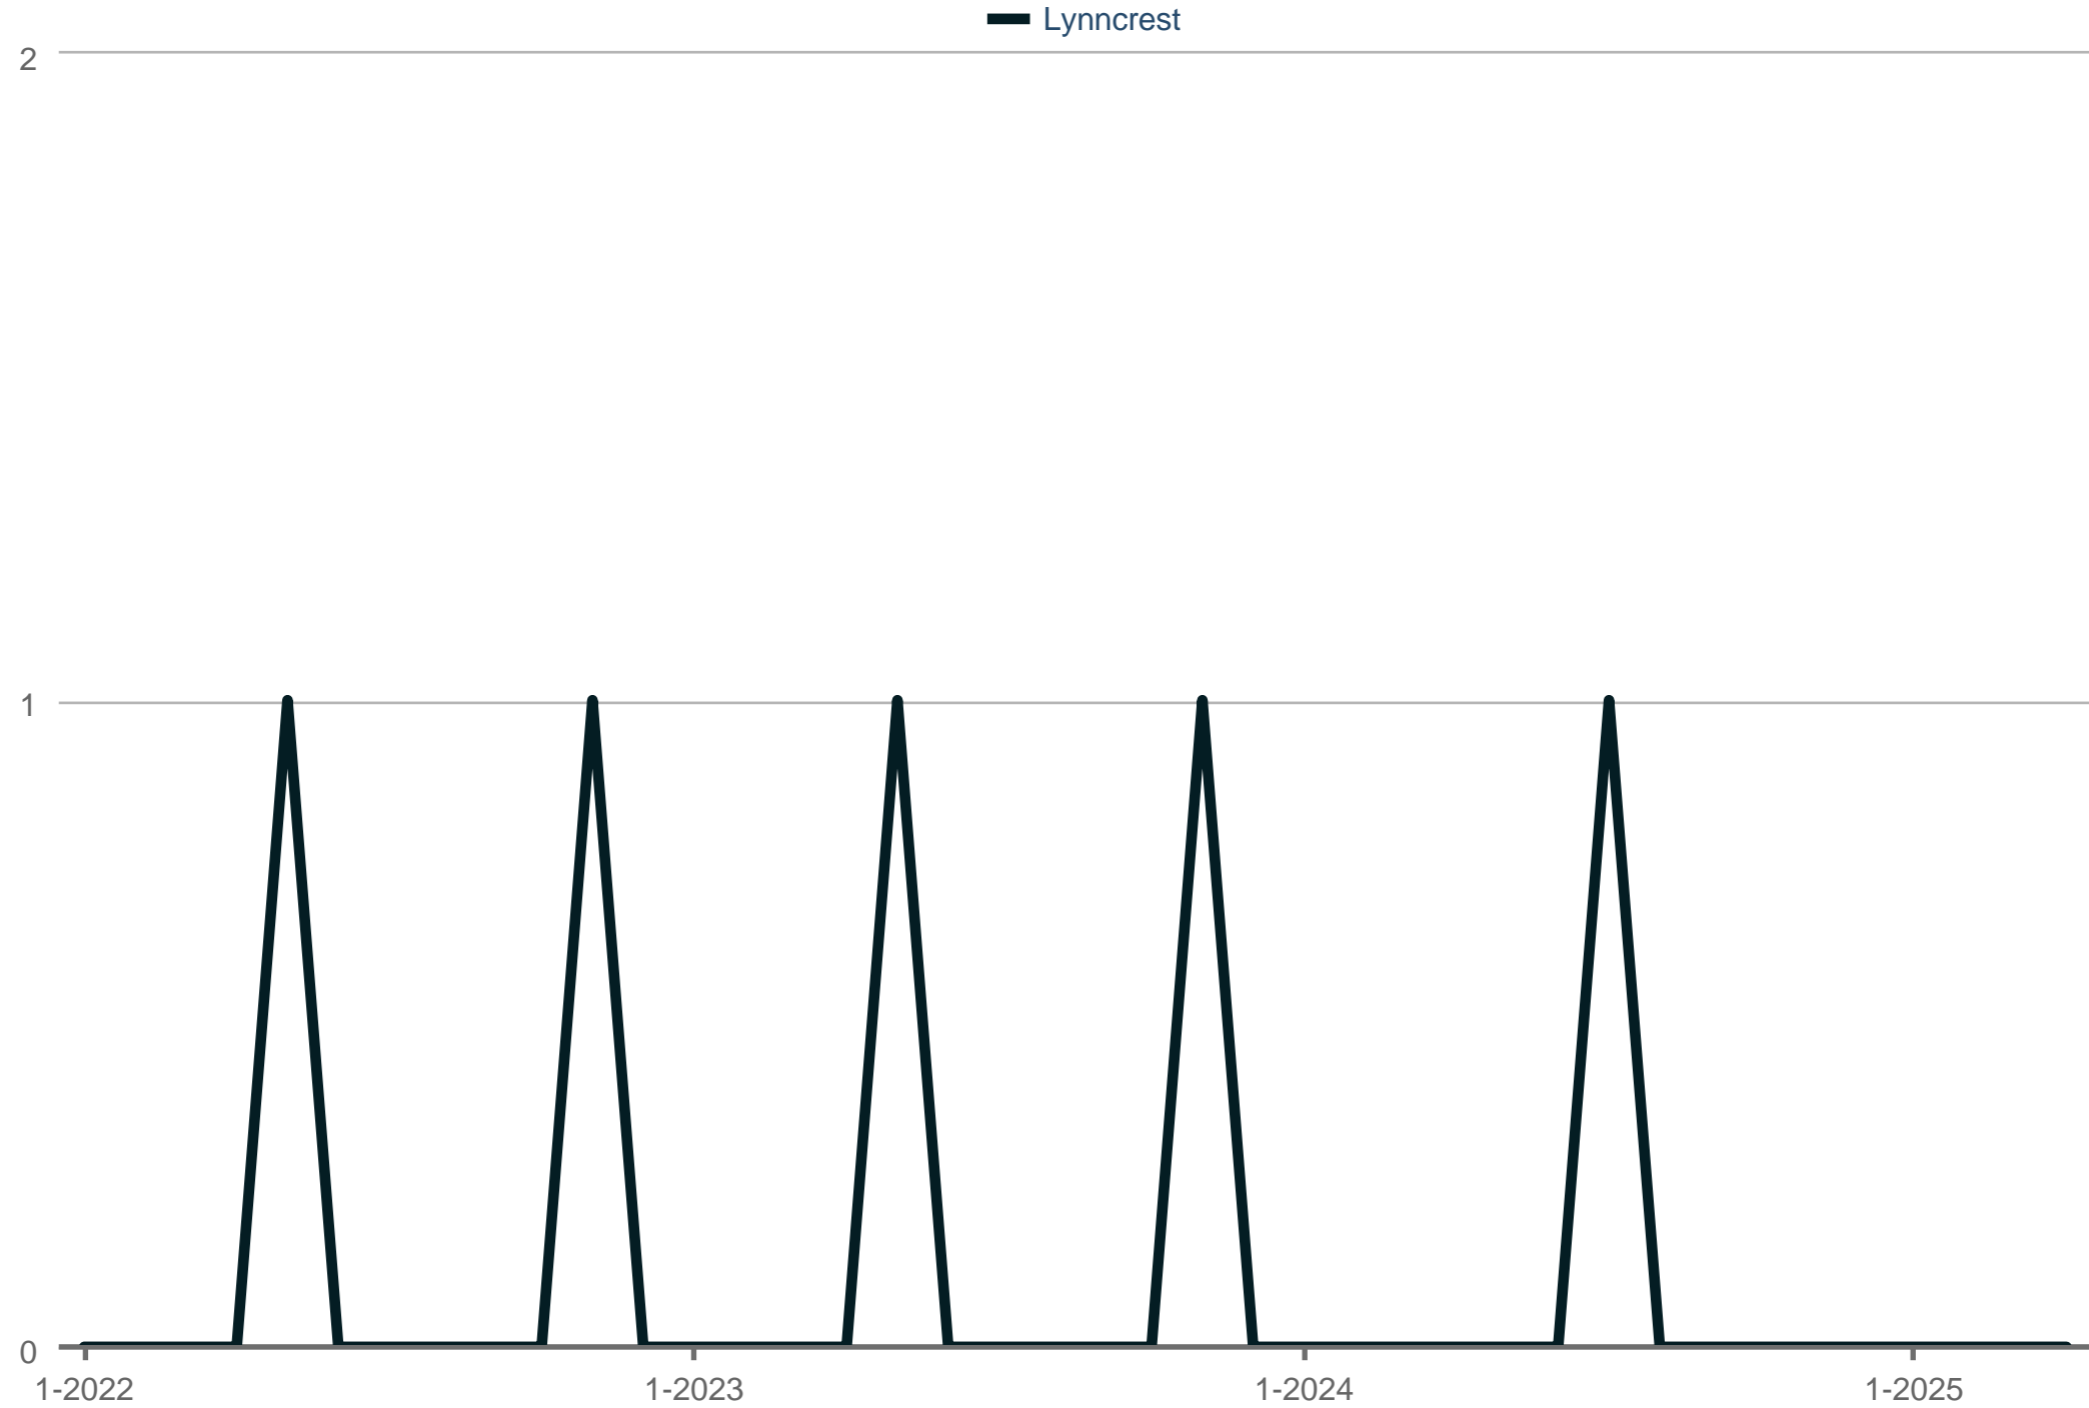

Closed Sales

Lynncrest

Each data point is one month of activity. Data is from May 17, 2025.