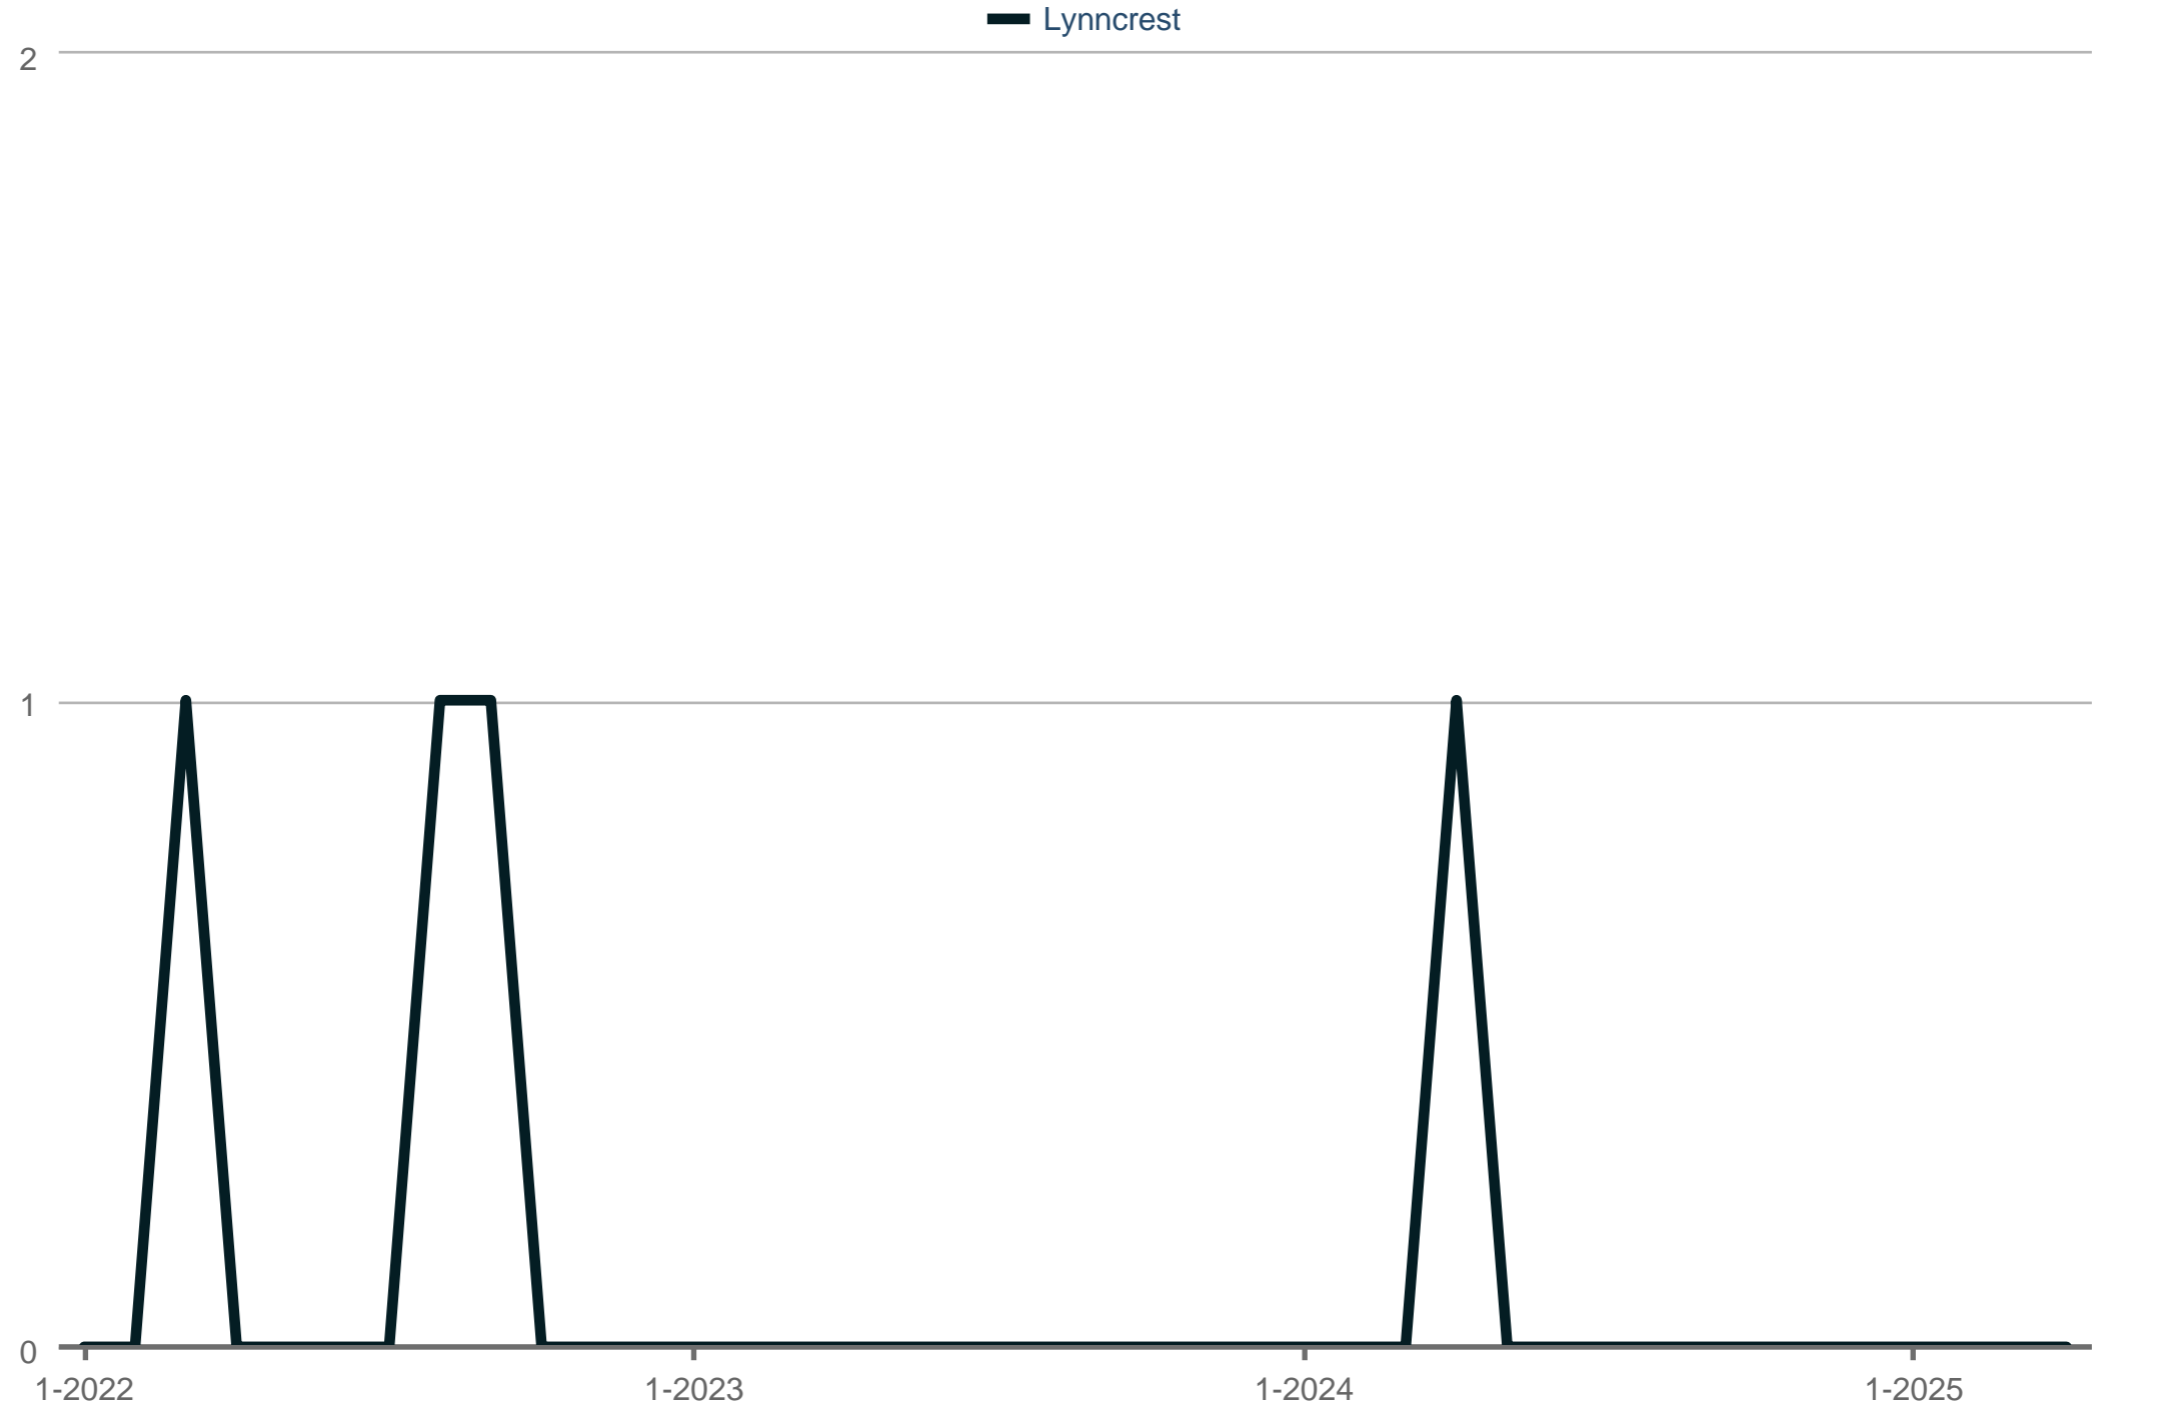

Homes for Sale

Lynncrest
Each data point is one month of activity. Data is from May 17, 2025.