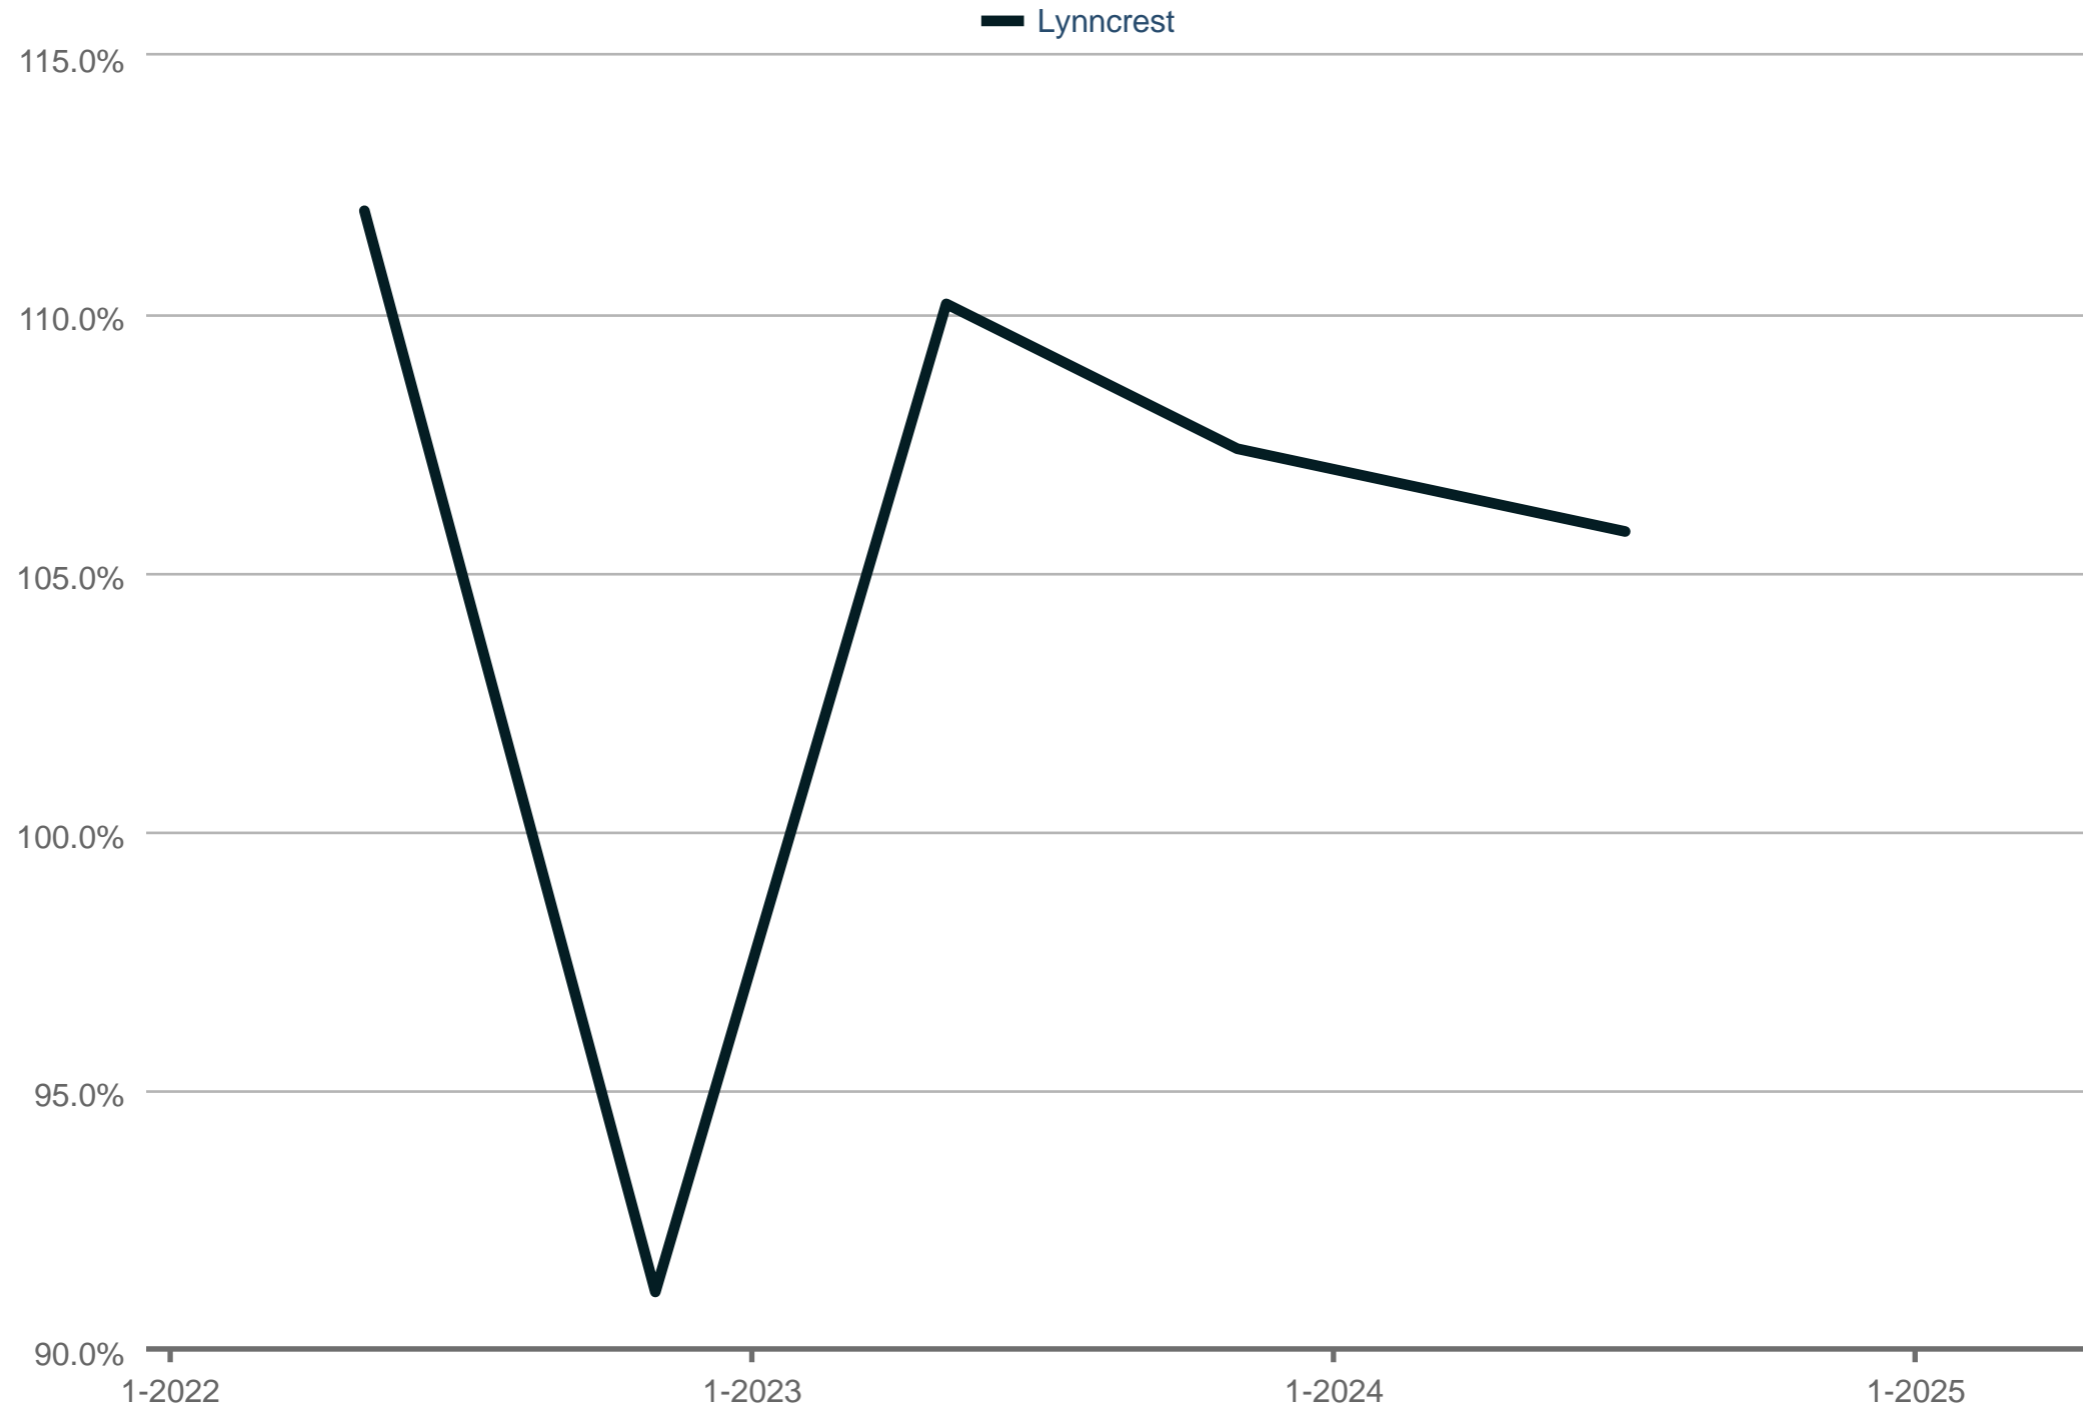

### Average Percent of Last Original Price

Lynncrest

Each data point is one month of activity. Data is from May 17, 2025.