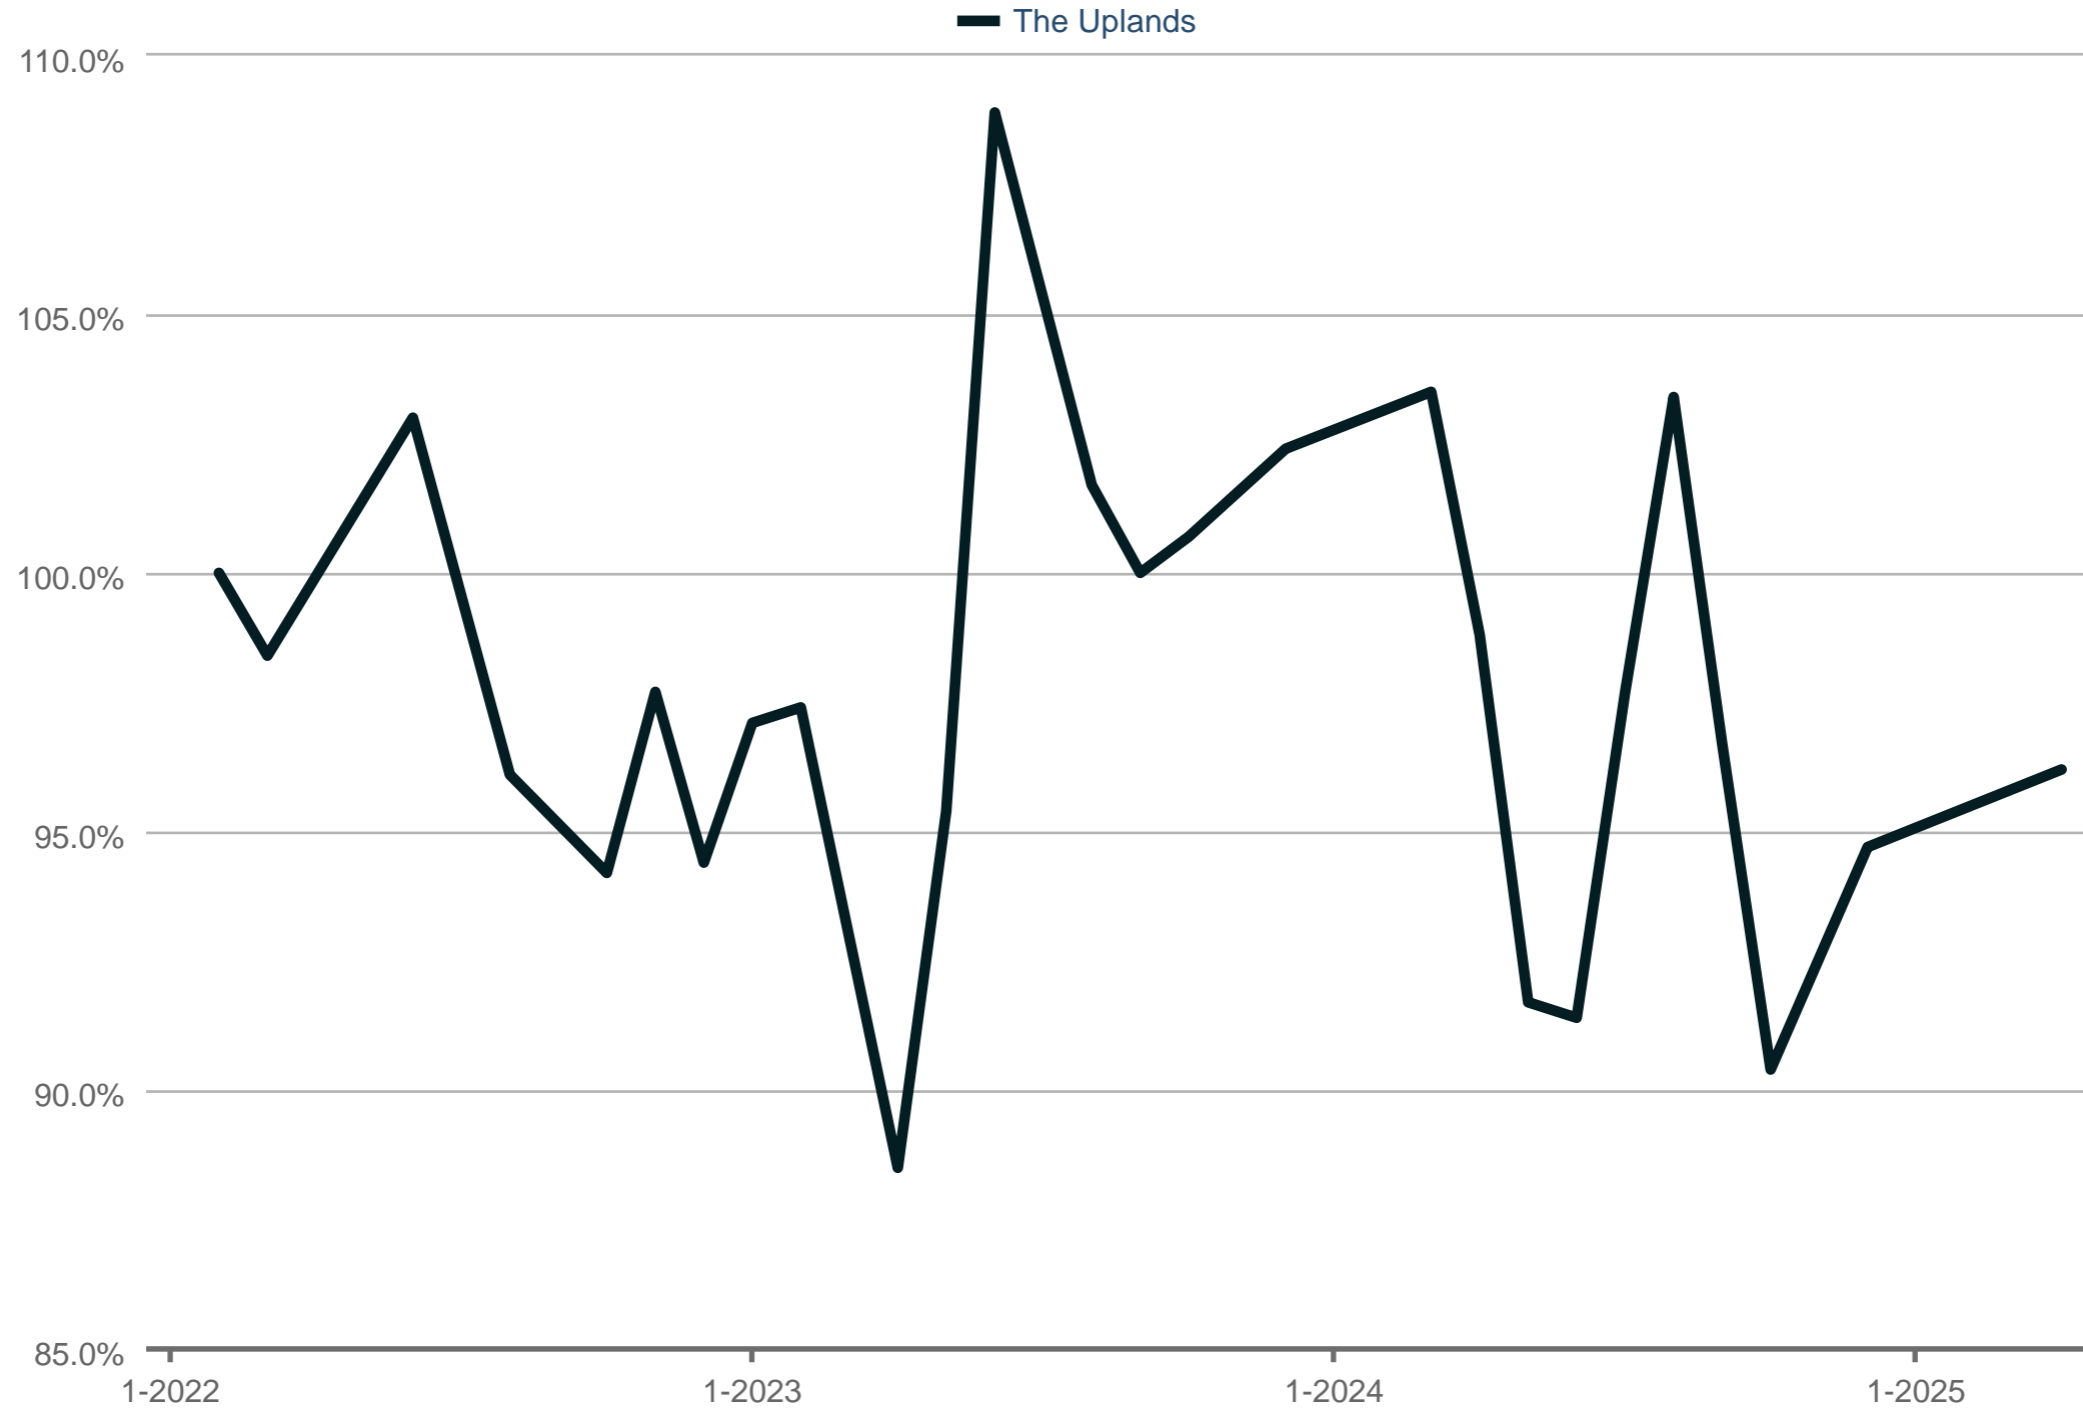

### Average Percent of Last Original Price

Each data point is one month of activity. Data is from May 17, 2025.